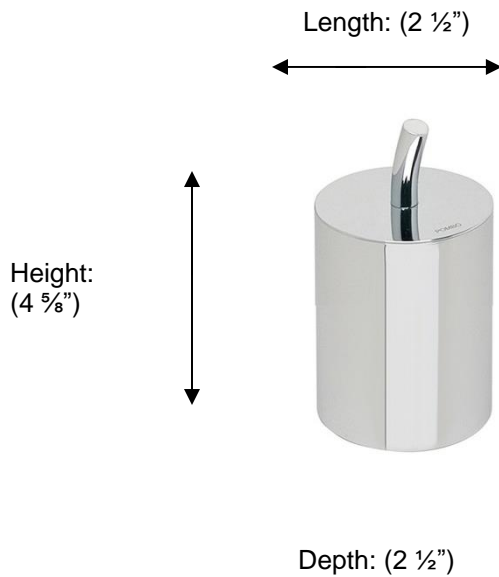

POMBO™

LOFT PF785 Cotton Bud Container

**Description:**

Freestanding Cotton Bud Container

Finishes:

-  CR – Chrome
-  PV – Polished Brass
-  UB – Unlacquered Brass
-  MB – Matte Black
-  NI – Polished Nickel
-  ES – Satin Nickel
-  GD – Gold

Material:

Brass

Country of Origin:

Portugal

All Dimensions are approximate